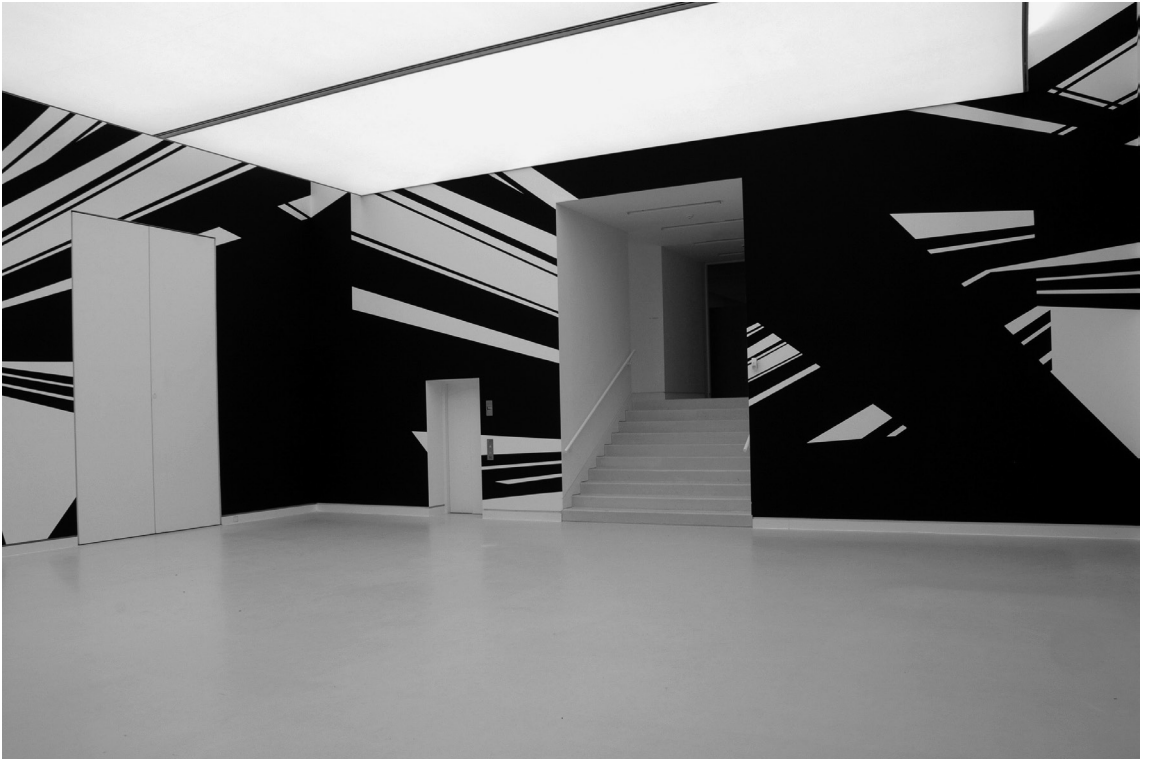

Christine Rusche, Room Drawing Dead Reckoning, Kunsthalle Mains (Germany) 2009